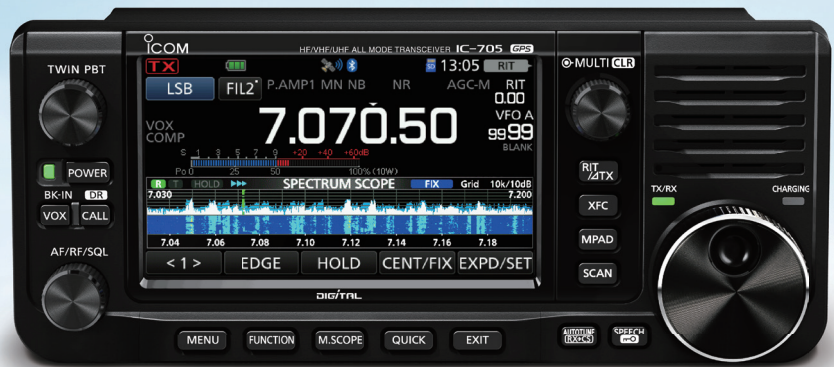

Be Active: 705

- HF/50/70/144/430 MHz Multimode, including the D-STAR DV
- RF Direct Sampling System
- Real-Time Spectrum Scope and Waterfall Display
- Large Touch Screen Colour Display
- Compact and Lightweight Design
- BP-272 Li-ion Battery Pack or 13.8 V DC External Power Supply
- Wireless Connectivity Through WLAN/Bluetooth® Technologies
- Latest D-STAR Features

Other Features • Programmable speaker/microphone • GPS functions • microSD card slot • Micro USB connector and more

HF/50/70/144/430 MHz
MULTIMODE PORTABLE TRANSCEIVER

IC-705

Supplied Accessories
 • HM-243 Speaker/Microphone
 • BP-272 Li-ion Battery Pack
 • OPC-2421 DC Power Cable

Making your field operation more fun and convenient with the LC-192, the IC-705's utility backpack.

For more information

Multi-Function Backpack, LC-192

Be Active!