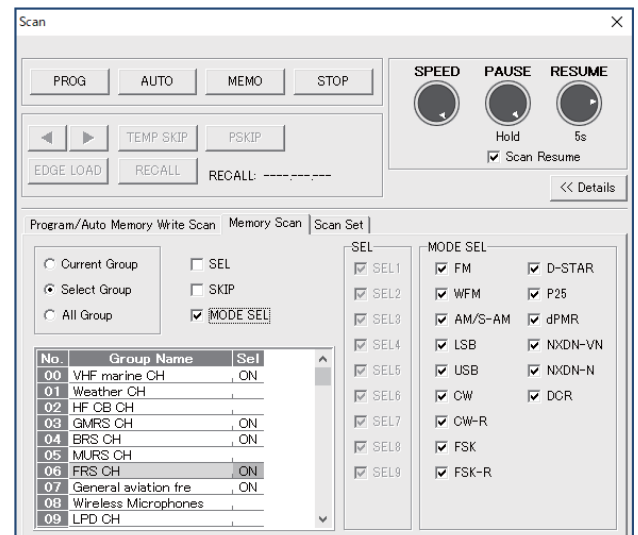

◀ Main Screen

▼ Spectrum Scope Screen

Remotely Control the IC-R8600 Through an IP Network

Main Features

- The RS-R8600 remotely controls the IC-R8600 through an IP Network or a USB cable (direct PC connect), and provides high quality audio with low latency.
- Up to 256 network receivers can be registered. (Select one of these receivers to operate.)
- Record received audio using the PC Utility and save it on a PC storage device.
- Various functions of the receiver can be controlled with the software. (Except SD memory card operation.)
- Even when the Remote Control function is turned OFF, the spectrum scope can still be monitored on your PC while using the receiver.
- Taller waterfall screen than the IC-R8600.
- High-speed scanning equivalent to the IC-R8600.
- The optional RC-28 USB remote encoder provides a hardware dial for realistic dial operation.

Other Features

Setup Wizard for Easy Setup

Just follow the Setup Wizard to easily connect in one of the configurations shown below.

Group Scan

The Group Scan function enables you to select one or more groups, and helps you to efficiently catch intended signals. (Special function of the RS-R8600)