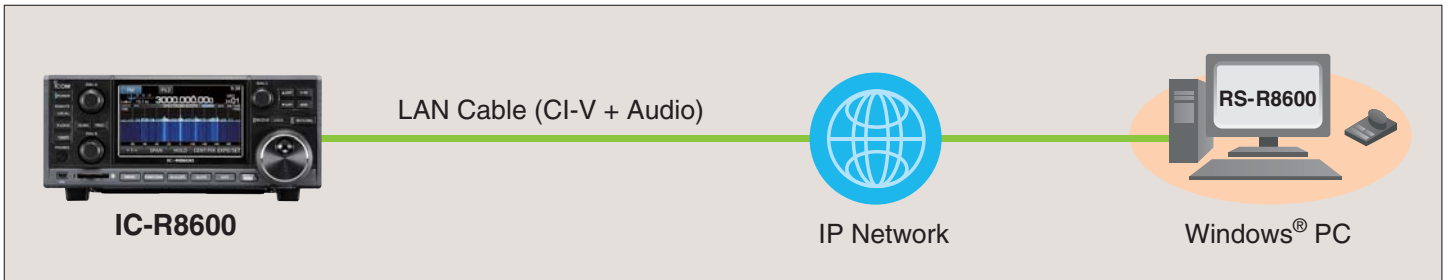

CONNECTION EXAMPLE

MINIMUM SYSTEM REQUIREMENTS

PC When only one receiver and one PC are connected.

Operating System	Windows® 10 (32 bit/64 bit) Windows® 8.1 (32 bit/64 bit) (Except for Windows® RT) Windows® 7 (32 bit/64 bit)
CPU	Pentium 4 1 GHz or better (A multicore CPU is recommended)
Memory	Windows® 10 (32 bit): 1 GB or more Windows® 10 (64 bit): 2 GB or more Windows® 8.1 (32 bit): 1 GB or more Windows® 8.1 (64 bit): 2 GB or more Windows® 7 (32 bit): 1 GB or more Windows® 7 (64 bit): 2 GB or more
Storage Space	70 MB or more of available storage space (The recording function will require additional space.)
Network Data Speed	Receiver Upload: 500 kbps or faster Download: 350 kbps or faster PC Upload: 350 kbps or faster Download: 500 kbps or faster (When the default audio quality is used)
Display Resolution	1024 x 600 pixels or more