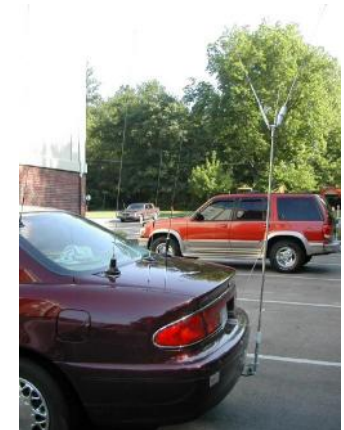

CHART LENGTH HF MOBILE ANTENNAS

Resonator	Length resonator in cm	Length tip in cm	Length tuned in cm	Total length with mast in cm	
				with MO-1, 2 or 3	with MO-4
RM-10	26	32	48	187	101
RM-10S	28	33	51	190	104
RM-12	29	47	66	205	119
RM-15	29	32	51	190	104
RM-15S	30	41	61	200	114
RM-17	28	59	77	216	130
RM-20	32	47	69	208	122
RM-20S	32	46	68	207	121
RM-30	32	47	69	208	122
RM-40	43	81	114	253	167
RM-40S	43	82	115	254	168
RM-80	50	102	142	281	195
RM-80S	57	102	149	288	202